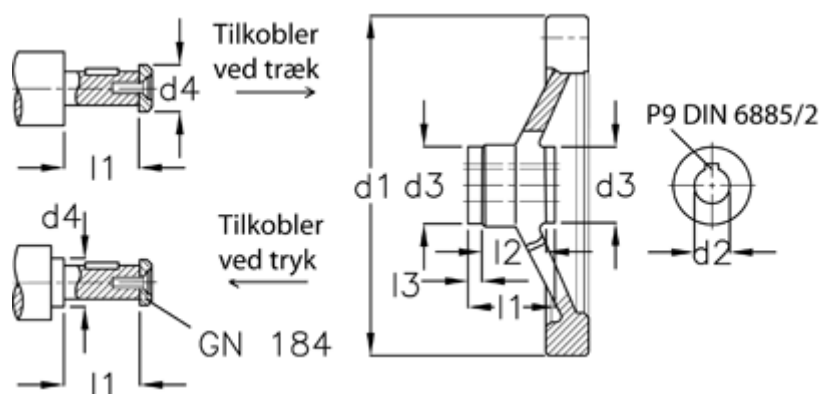

Article number: 20369305
Description: E+G Handwheel
GN 321.4-140-K12-A-DR

Measures

| | | |
|--------|---|------|
| d1 | = | 140 |
| d2 H7 | = | 12 |
| d3 | = | 28 |
| d4 max | = | 17 |
| l1 | = | 28.5 |
| l2 | = | 18 |
| l3 | = | 5 |